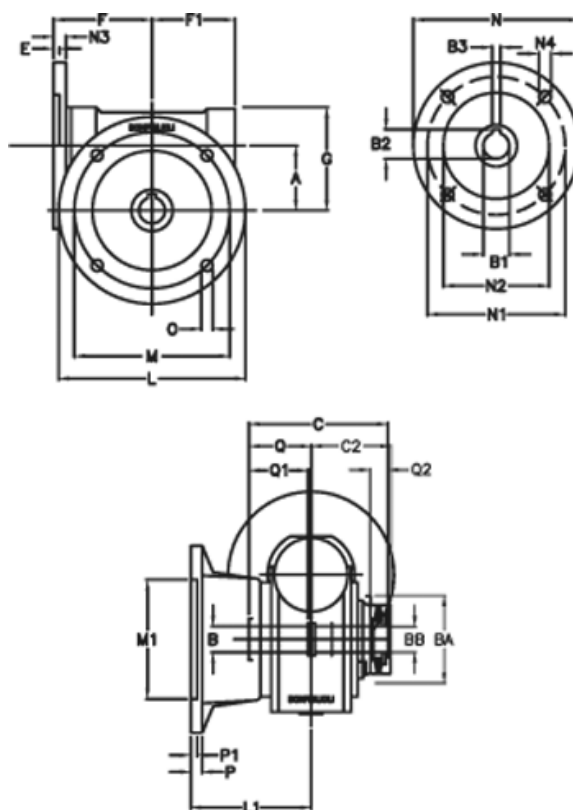

Article number: 390204900742336

Description: Worm Gear with Torque Limiter  
VF 49-L2-F-7 P63B14

## Measures

a = 49.50	C2 = 63,5	m = 90	P = 12
B = 25	Description = VF 49F-xx-63B14	M1 = 70	P1 = 10
B1 E7 = 11	E = 3.0	N = 90	Q = 51.0
B2 = 12.8	F = 70	N1 = 75	Q1 = 41
B3 H9 = 4	F1 = 63	N2 = 60	Q2 = 15
BA = 63	g = 80	N3 = 7.0	
BB H7 = 14	L = 125	N4 = 6.0	
C = 105	L1 = 85.5	O = 10.5	